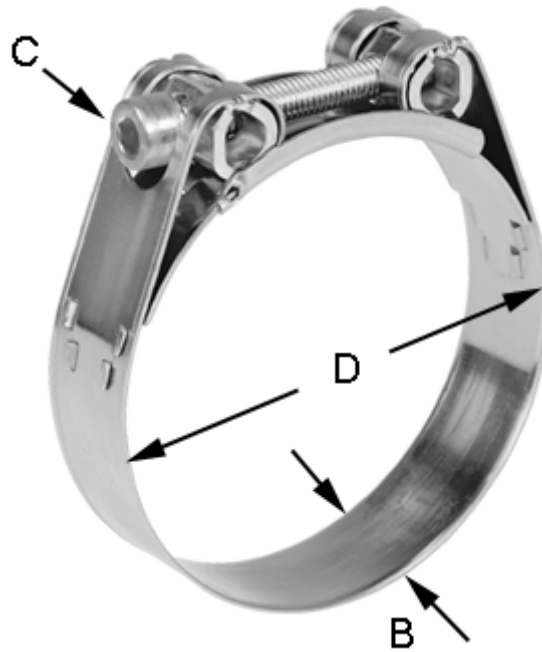

Article number: 025917185033

Description: Heavy Duty Clamp GBS M 33/18 W5 ISK STC

Measures

C (screw type) = ISK
Diameter D = 31-34
Width B = 18